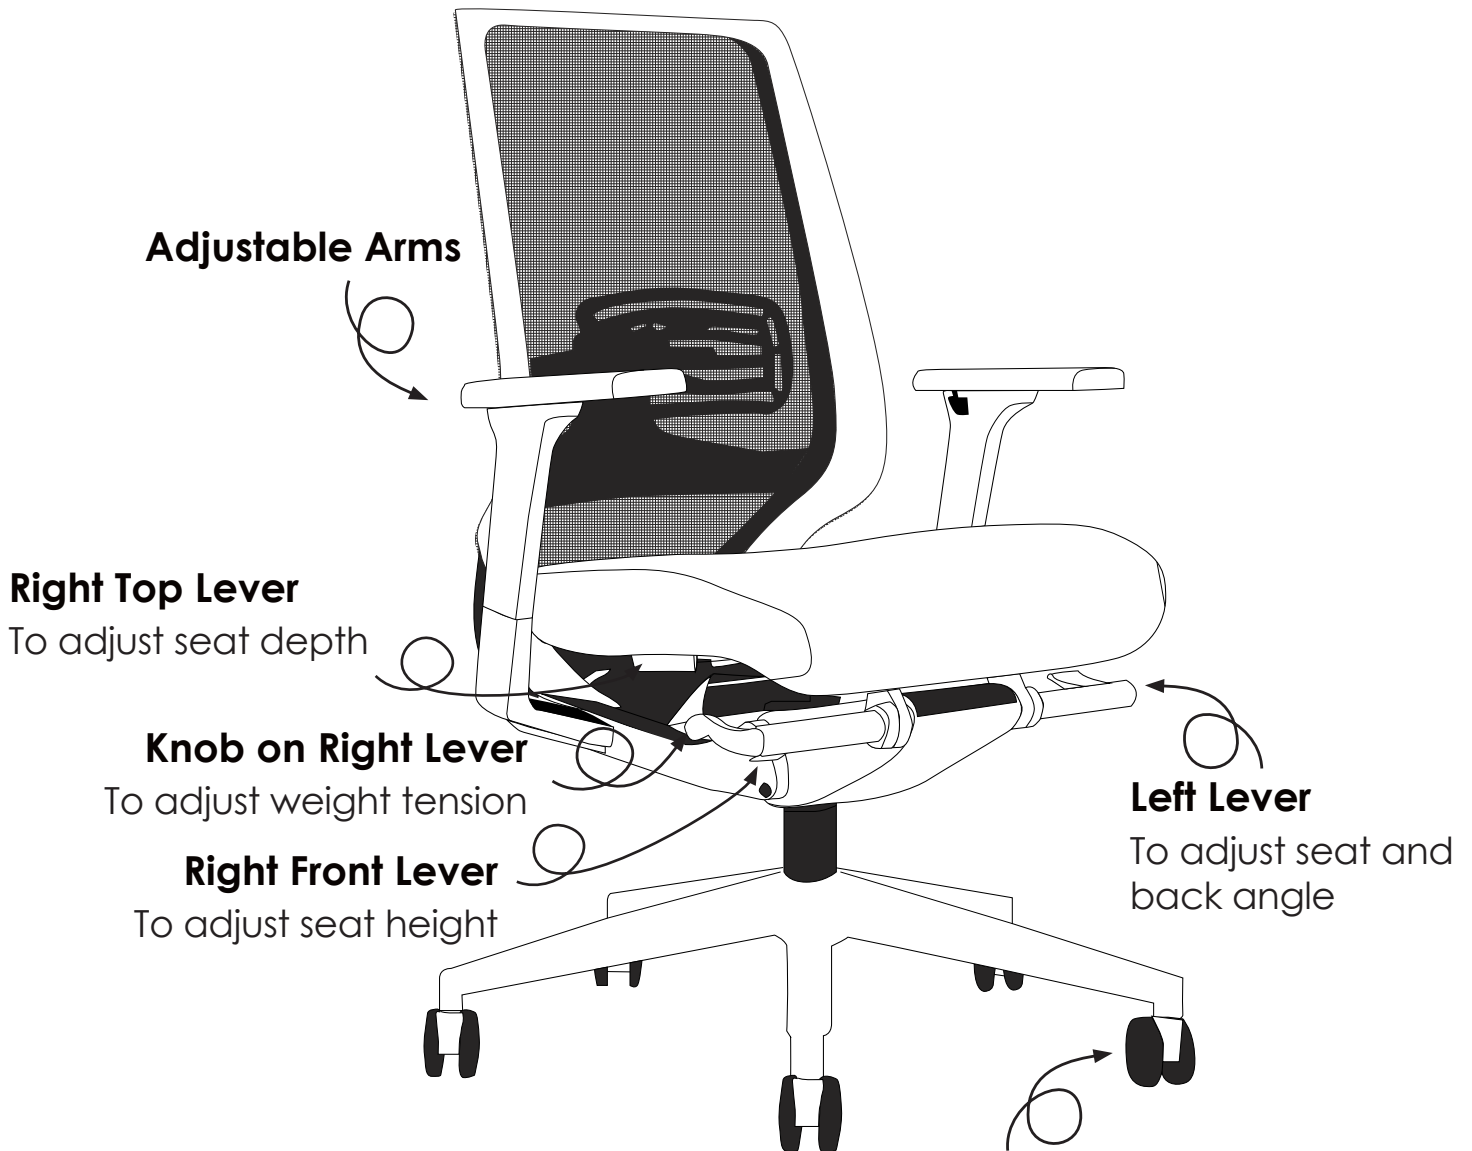

EVITA

» INSTRUCTIONS OF USE

X Do not use as a step ladder

Five-star Base and Castors

Use soft tyred castors for tiles
Use hard tyred castors for carpet

- » Vacuum regular
- » Regularly adjust mechanism angle
- » Regularly adjust gas height
- » All warranty claims to be forwarded to place of purchase
- » Warranty covers components and workmanship only
- » Damage or wear and tear not covered by warranty
- » Misuse or abuse will not be covered under warranty